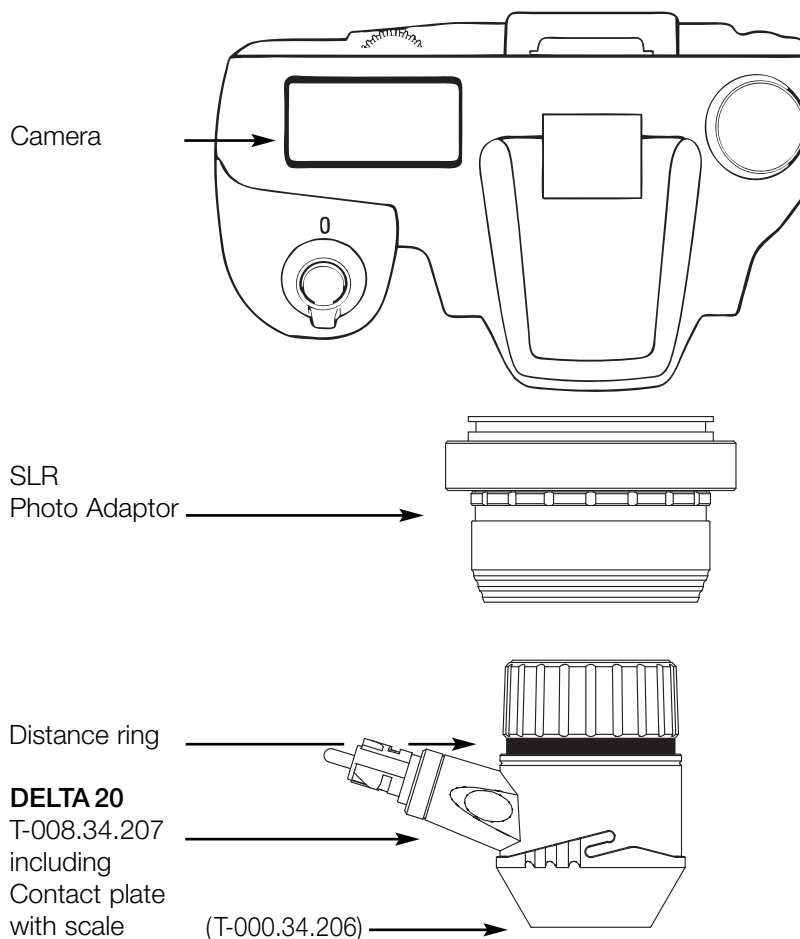

## Recommended Cameras for the "DELTA 20" using HEINE SLR Photo Adaptor

| Manufacturer | Type               | HEINE SLR Photo Adaptor |
|--------------|--------------------|-------------------------|
| Canon        | EOS 7D / 50D       | T-000.34.185            |
|              | EOS 350 D*/400 D*  |                         |
|              | EOS 450 D / 500 D  |                         |
|              | EOS 550 D / 1000 D |                         |
| Nikon        | D 40* / D 80*      | T-000.34.186            |
|              | D 40X              |                         |
|              | D 60 / D 90        |                         |
|              | D 200 / D 300 S    |                         |
|              | D 700 / D 7000     |                         |
|              | D 3000 / D 5000    |                         |
| Olympus      | E-450 / E-510      | T-000.34.187            |
|              | E-520 / E-620      |                         |

## Camera setup for SLR-Adaptor

### Canon

- ISO: 400
- Program: Tv
- Exposure: 1/40s
- White balance: manual